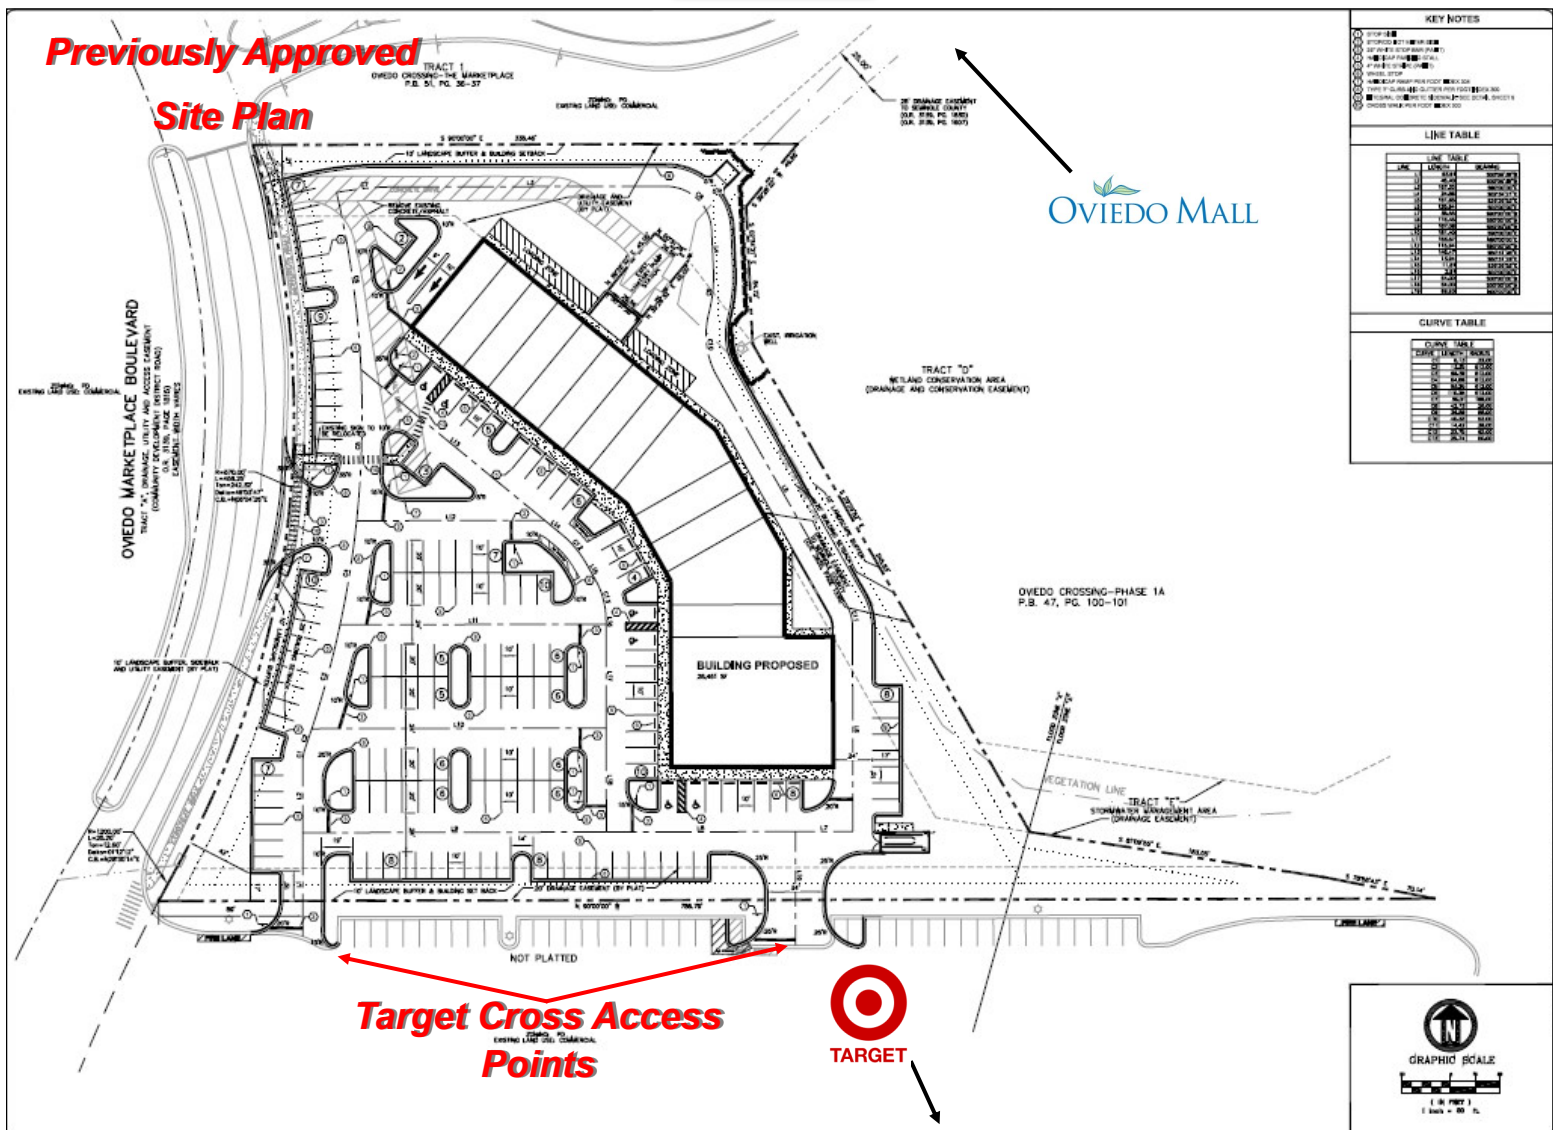

Site Plan

REAL PROPERTY SPECIALISTS, INC.
Appraisers • Brokers • Consultants

For More Information Call 407.812.8000
www.realpropertyspecialists.com