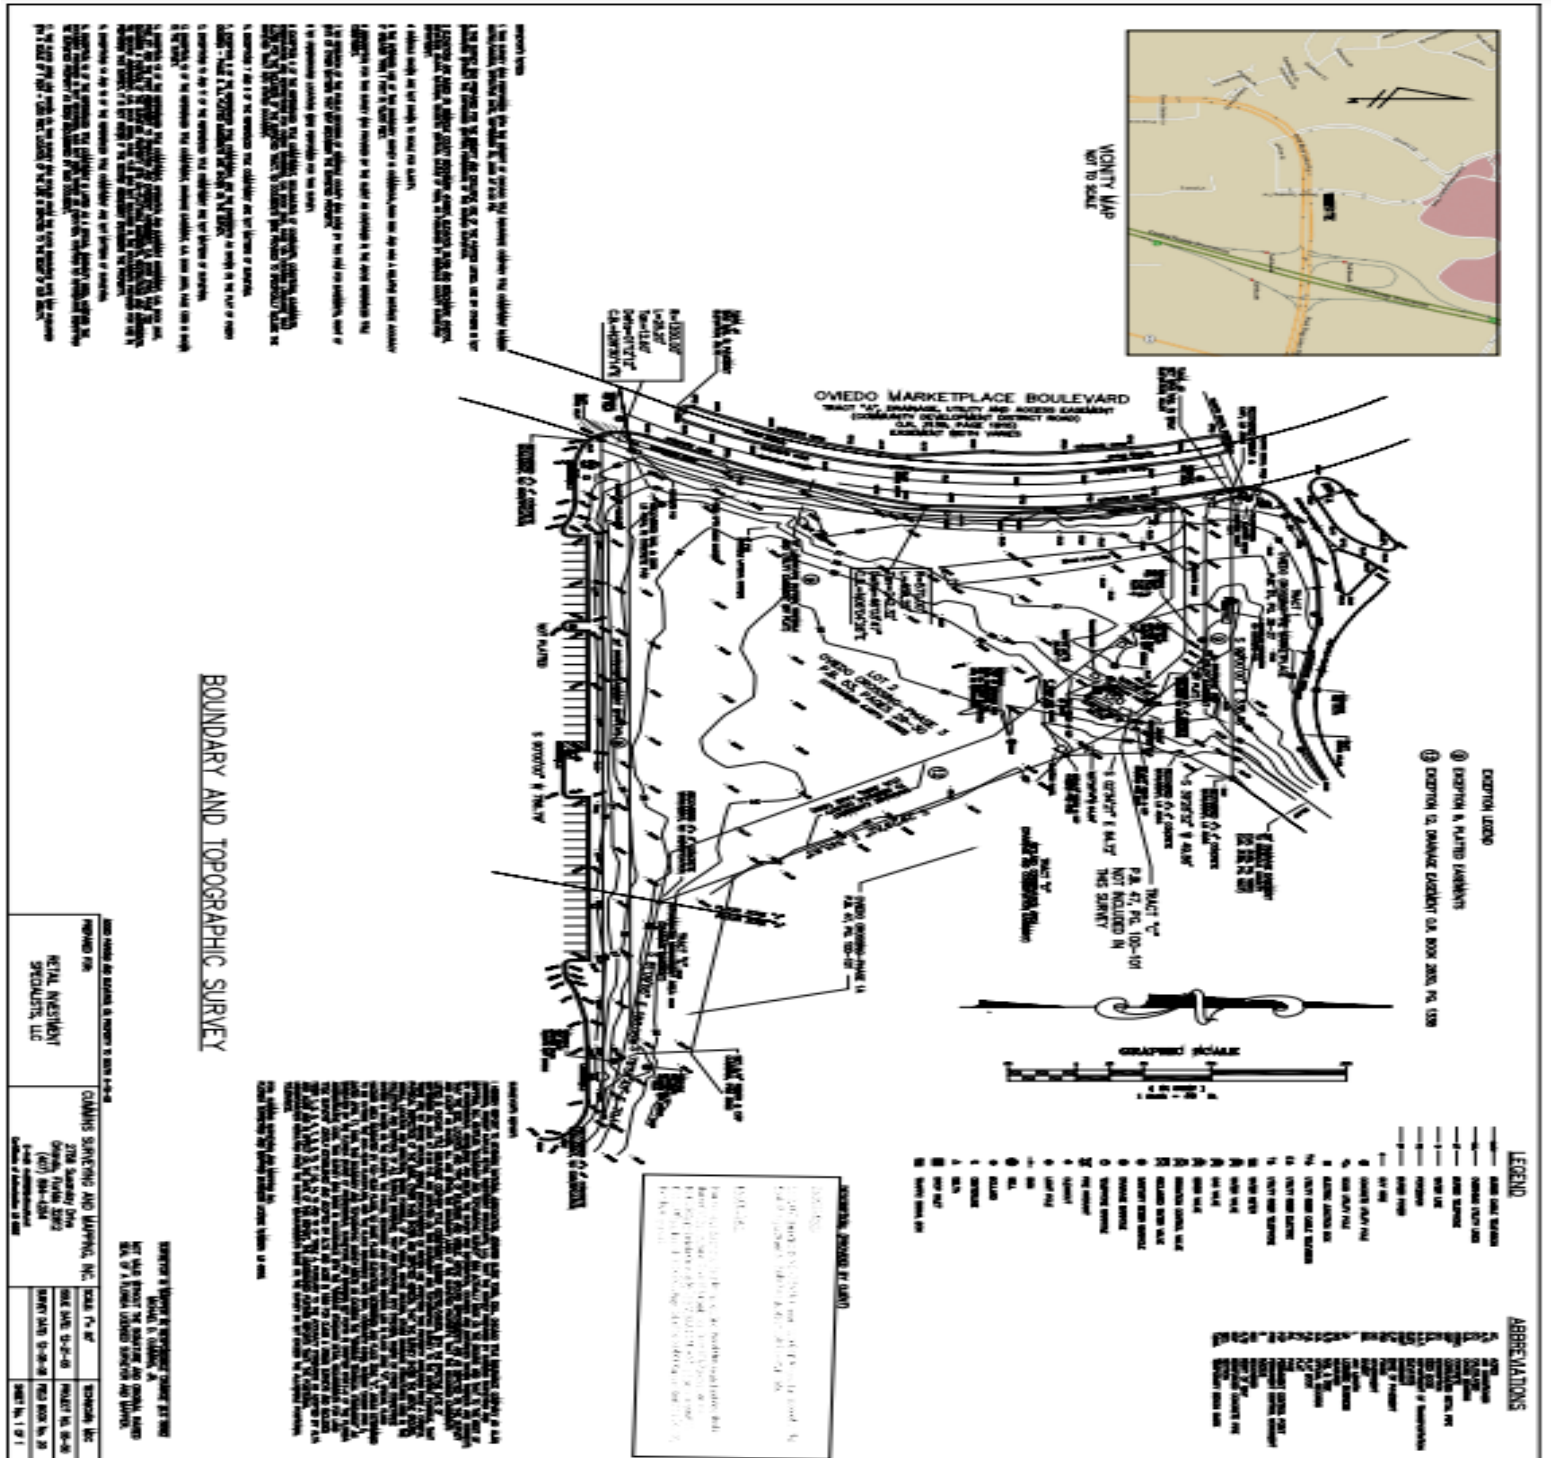

Oviedo Mall / Target Parcel Zoned Commercial For Sale

Orlando, FL. MSA

REAL PROPERTY SPECIALISTS, INC.
Appraisers • Brokers • Consultants

878-898 Oviedo Mall Blvd, Oviedo, FL 32765

Property Highlights

- 3.75+/- acre Commercially Zoned shadow anchor parcel to newly revamped Oviedo Mall & Target. Fully vested & previously permitted for 30,000sq ft retail center.
- Contiguous to Target and Chili's and adjacent to many national big box tenants.
- Located at Hwy 417 interchange with Red Bug Lake Rd.
- Only 5 miles from UCF, nation's largest university with 70,000+ students.
- Sandwiched between Advent Health ER Hospital to the West and Oviedo Hospital to the East.

Appraisers • Brokers • Consultants

Site Plan

REAL PROPERTY SPECIALISTS, INC.
Appraisers • Brokers • Consultants

For More Information Call 407.812.8000
www.realpropertyspecialists.com

Big Box Concept Plan

Boundary Survey Plan