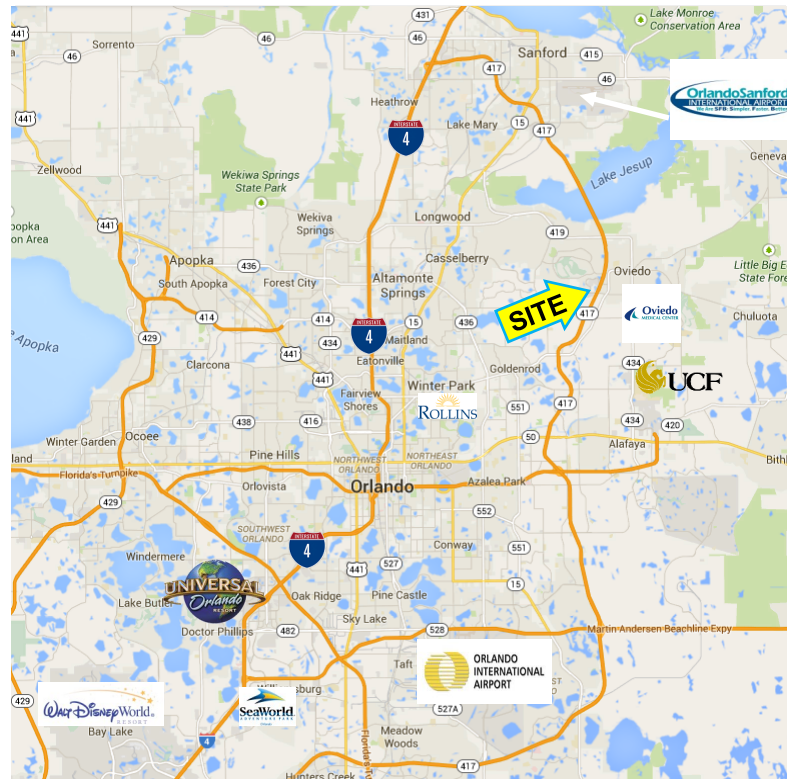

878-898 Oviedo Mall Blvd, Oviedo, FL 32765

Property Highlights

- 3.75+/- acre Commercially Zoned shadow anchor parcel to newly revamped Oviedo Mall & Target. Fully vested & previously permitted for 30,000sq ft retail center.
- Contiguous to Target and Chili's and adjacent to many national big box tenants.
- Located at Hwy 417 interchange with Red Bug Lake Rd.
- Only 5 miles from UCF, nation's largest university with 70,000+ students.
- Sandwiched between Advent Health ER Hospital to the West and Oviedo Hospital to the East.

Land Area: 3.75 acres ±

Traffic Count: 34,000 AADT ±

Zoned: Commercial

Demographics	2 mile	5 mile	10 mile
Population (2022)	24,368	165,718	648,523
Population (2027)	25,758	174,350	685,156
Average HH Income	$119,983	$102,885	$89,769